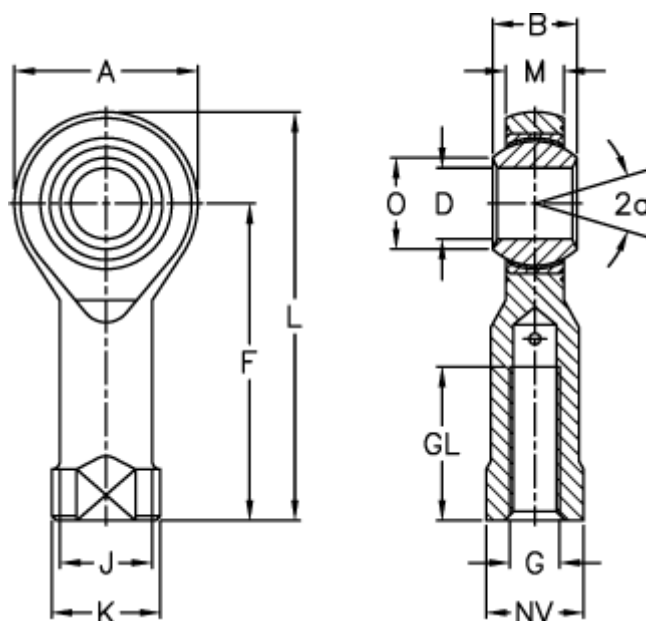

Article number: 543015141

Description: LDK Rod end SPHS 14EC
Stainless Steel

Measures

| | | | |
|---------------------|--------|---------------------|---------|
| A | = 34 | J | = 20.0 |
| a (degrees) | = 16 | K | = 25 |
| B | = 19 | L | = 74 |
| D | = 14 | M | = 13.50 |
| Dynamic load C (kN) | = 17.6 | NV | = 22 |
| F | = 57 | O | = 16.8 |
| g | = M14 | Static load C0 (kN) | = 34.3 |
| GL | = 27 | Weight (g) | = 160 |